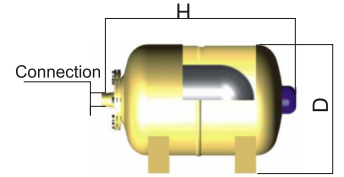

Vertical Tanks With Leg / Dik Ayaklı Tanklar

Model Model	L Capacity Kapasite	Bar Pressure Basınç	D Diameter Çap	H Height Yükseklik	Pre. Charge Pressure Ön Basınç	Connection Bağlantı
EDS-50VL-PW	50 LT	8-10-16-25	350 mm	722 mm	3 bar	1" BSP / NPT
EDS-60VL-PW	60 LT	8-10-16-25	350 mm	800 mm	3 bar	1" BSP / NPT
EDS-80VL-PW	80 LT	8-10-16-25	400 mm	916 mm	3 bar	1" BSP / NPT
EDS-100VL-PW	100 LT	8-10-16-25	500 mm	886 mm	3 bar	1" BSP / NPT
EDS-150VL-PW	150 LT	8-10-16-25	500 mm	1085 mm	3 bar	1" BSP / NPT
EDS-200VL-PW	200 LT	8-10-16-25	585 mm	1100 mm	3 bar	1-1/4" BSP / NPT
EDS-300VL-PW	300 LT	8-10-16-25	635 mm	1230 mm	4 bar	1-1/4" BSP / NPT
EDS-500VL-PW	500 LT	8-10-16-25	750 mm	1530 mm	4 bar	1-1/4" BSP / NPT
EDS-750VL-PW	750 LT	8-10-16-25	800 mm	1720 mm	4 bar	2" BSP / NPT
EDS-850VL-PW	850 LT	8-10-16-25	800 mm	2020 mm	4 bar	2" BSP / NPT
EDS-1000VL-PW	1000 LT	8-10-16-25	800 mm	2195 mm	4 bar	2" BSP / NPT
EDS-1500VL-PW	1500 LT	8-10-16-25	958 mm	2350 mm	4 bar	2" BSP / NPT
EDS-2000VL-PW	2000 LT	8-10-16-25	1100 mm	2450 mm	4 bar	2" BSP / NPT
EDS-2500VL-PW	2500 LT	8-10-16-25	1100 mm	2700 mm	4 bar	3" BSP / NPT
EDS-3000VL-PW	3000 LT	8-10-16-25	1200 mm	2700 mm	4 bar	3" BSP / NPT
EDS-4000VL-PW	4000 LT	8-10-16-25	1450 mm	3100 mm	4 bar	3" BSP / NPT
EDS-5000VL-PW	5000 LT	8-10-16-25	1450 mm	3400 mm	4 bar	3" BSP / NPT
EDS-10000VL-PW	10000 LT	8-10-16-25	1600 mm	5900 mm	4 bar	3" BSP / NPT

COLOUR / RENK

Original	RAL 5015
Optional	RAL 6016
Optional	RAL 1013
Optional	RAL 3020

SUPERIOR QUALITY