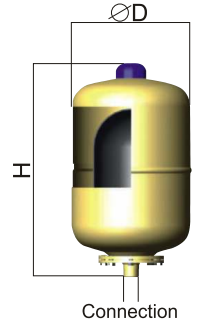

Vertical Tanks With Leg / Dik Ayaklı Tanklar

Model Model	L Capacity Kapasite	Bar Pressure Basınç	D Diameter Çap	H Height Yükseklik	Pre. Charge Pressure Ön Basınç	Connection Bağlantı
EDS-50VL-PW	50 LT	8-10-16-25	350 mm	722 mm	3 bar	1" BSP / NPT
EDS-60VL-PW	60 LT	8-10-16-25	350 mm	800 mm	3 bar	1" BSP / NPT
EDS-80VL-PW	80 LT	8-10-16-25	400 mm	916 mm	3 bar	1" BSP / NPT
EDS-100VL-PW	100 LT	8-10-16-25	500 mm	886 mm	3 bar	1" BSP / NPT
EDS-150VL-PW	150 LT	8-10-16-25	500 mm	1085 mm	3 bar	1" BSP / NPT
EDS-200VL-PW	200 LT	8-10-16-25	585 mm	1100 mm	3 bar	1-1/4" BSP / NPT
EDS-300VL-PW	300 LT	8-10-16-25	635 mm	1230 mm	4 bar	1-1/4" BSP / NPT
EDS-500VL-PW	500 LT	8-10-16-25	750 mm	1530 mm	4 bar	1-1/4" BSP / NPT
EDS-750VL-PW	750 LT	8-10-16-25	800 mm	1720 mm	4 bar	2" BSP / NPT
EDS-850VL-PW	850 LT	8-10-16-25	800 mm	2020 mm	4 bar	2" BSP / NPT
EDS-1000VL-PW	1000 LT	8-10-16-25	800 mm	2195 mm	4 bar	2" BSP / NPT
EDS-1500VL-PW	1500 LT	8-10-16-25	958 mm	2350 mm	4 bar	2" BSP / NPT
EDS-2000VL-PW	2000 LT	8-10-16-25	1100 mm	2450 mm	4 bar	2" BSP / NPT
EDS-2500VL-PW	2500 LT	8-10-16-25	1100 mm	2700 mm	4 bar	3" BSP / NPT
EDS-3000VL-PW	3000 LT	8-10-16-25	1200 mm	2700 mm	4 bar	3" BSP / NPT
EDS-4000VL-PW	4000 LT	8-10-16-25	1450 mm	3100 mm	4 bar	3" BSP / NPT
EDS-5000VL-PW	5000 LT	8-10-16-25	1450 mm	3400 mm	4 bar	3" BSP / NPT
EDS-10000VL-PW	10000 LT	8-10-16-25	1600 mm	5900 mm	4 bar	3" BSP / NPT

COLOUR / RENK

Original	RAL 5015
Optional	RAL 6016
Optional	RAL 1013
Optional	RAL 3020

SUPERIOR QUALITY