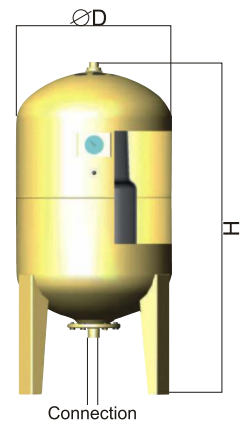

Vertical Tanks With Leg / Dik Ayaklı Tanklar

Model Model	L Capacity Kapasite	Bar Pressure Basınç	D Diameter Çap	H Height Yükseklik	Pre. Charge Pressure Ön Basınç	Connection Bağlantı
EDS-50VL-PW	50 LT	8-10-16-25	350 mm	722 mm	3 bar	1" BSP / NPT
EDS-60VL-PW	60 LT	8-10-16-25	350 mm	800 mm	3 bar	1" BSP / NPT
EDS-80VL-PW	80 LT	8-10-16-25	400 mm	916 mm	3 bar	1" BSP / NPT
EDS-100VL-PW	100 LT	8-10-16-25	500 mm	886 mm	3 bar	1" BSP / NPT
EDS-150VL-PW	150 LT	8-10-16-25	500 mm	1085 mm	3 bar	1" BSP / NPT
EDS-200VL-PW	200 LT	8-10-16-25	585 mm	1100 mm	3 bar	1-1/4" BSP / NPT
EDS-300VL-PW	300 LT	8-10-16-25	635 mm	1230 mm	4 bar	1-1/4" BSP / NPT
EDS-500VL-PW	500 LT	8-10-16-25	750 mm	1530 mm	4 bar	1-1/4" BSP / NPT
EDS-750VL-PW	750 LT	8-10-16-25	800 mm	1720 mm	4 bar	2" BSP / NPT
EDS-850VL-PW	850 LT	8-10-16-25	800 mm	2020 mm	4 bar	2" BSP / NPT
EDS-1000VL-PW	1000 LT	8-10-16-25	800 mm	2195 mm	4 bar	2" BSP / NPT
EDS-1500VL-PW	1500 LT	8-10-16-25	958 mm	2350 mm	4 bar	2" BSP / NPT
EDS-2000VL-PW	2000 LT	8-10-16-25	1100 mm	2450 mm	4 bar	2" BSP / NPT
EDS-2500VL-PW	2500 LT	8-10-16-25	1100 mm	2700 mm	4 bar	3" BSP / NPT
EDS-3000VL-PW	3000 LT	8-10-16-25	1200 mm	2700 mm	4 bar	3" BSP / NPT
EDS-4000VL-PW	4000 LT	8-10-16-25	1450 mm	3100 mm	4 bar	3" BSP / NPT
EDS-5000VL-PW	5000 LT	8-10-16-25	1450 mm	3400 mm	4 bar	3" BSP / NPT
EDS-10000VL-PW	10000 LT	8-10-16-25	1600 mm	5900 mm	4 bar	3" BSP / NPT

COLOUR / RENK

Original	RAL 5015
Optional	RAL 6016
Optional	RAL 1013
Optional	RAL 3020

SUPERIOR QUALITY